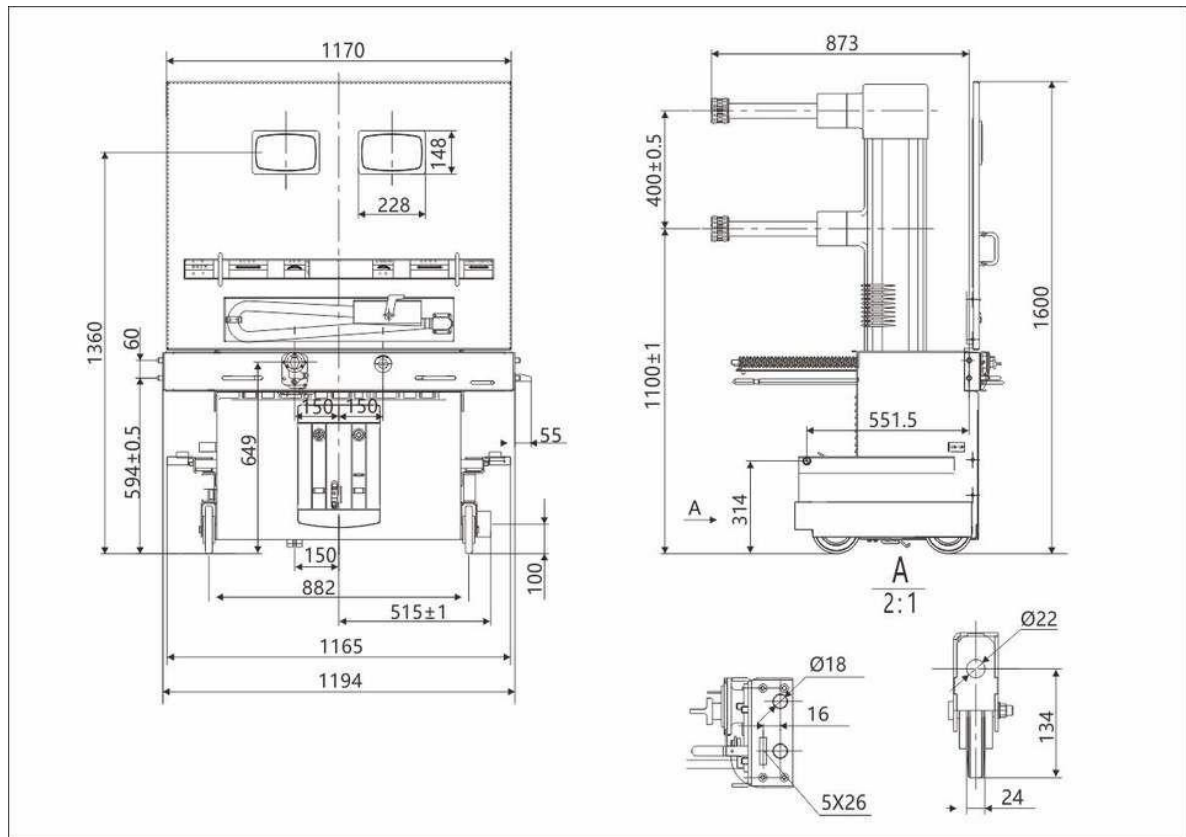

Timetric 36KV Indoor VCB FAQ

1. Do you have a minimum order quantity?

Yes, we require all international orders to have an ongoing minimum order quantity. If you are looking to resell but in much smaller quantities, we recommend you check out our website

2. What are your prices?

Our prices are subject to change depending on supply and other market factors. We will send you an updated price list after your company contact us for further information.

3. Do you have a minimum order quantity?

Yes, we require all international orders to have an ongoing minimum order quantity. If you are looking to resell but in much smaller quantities, we recommend you check out our website